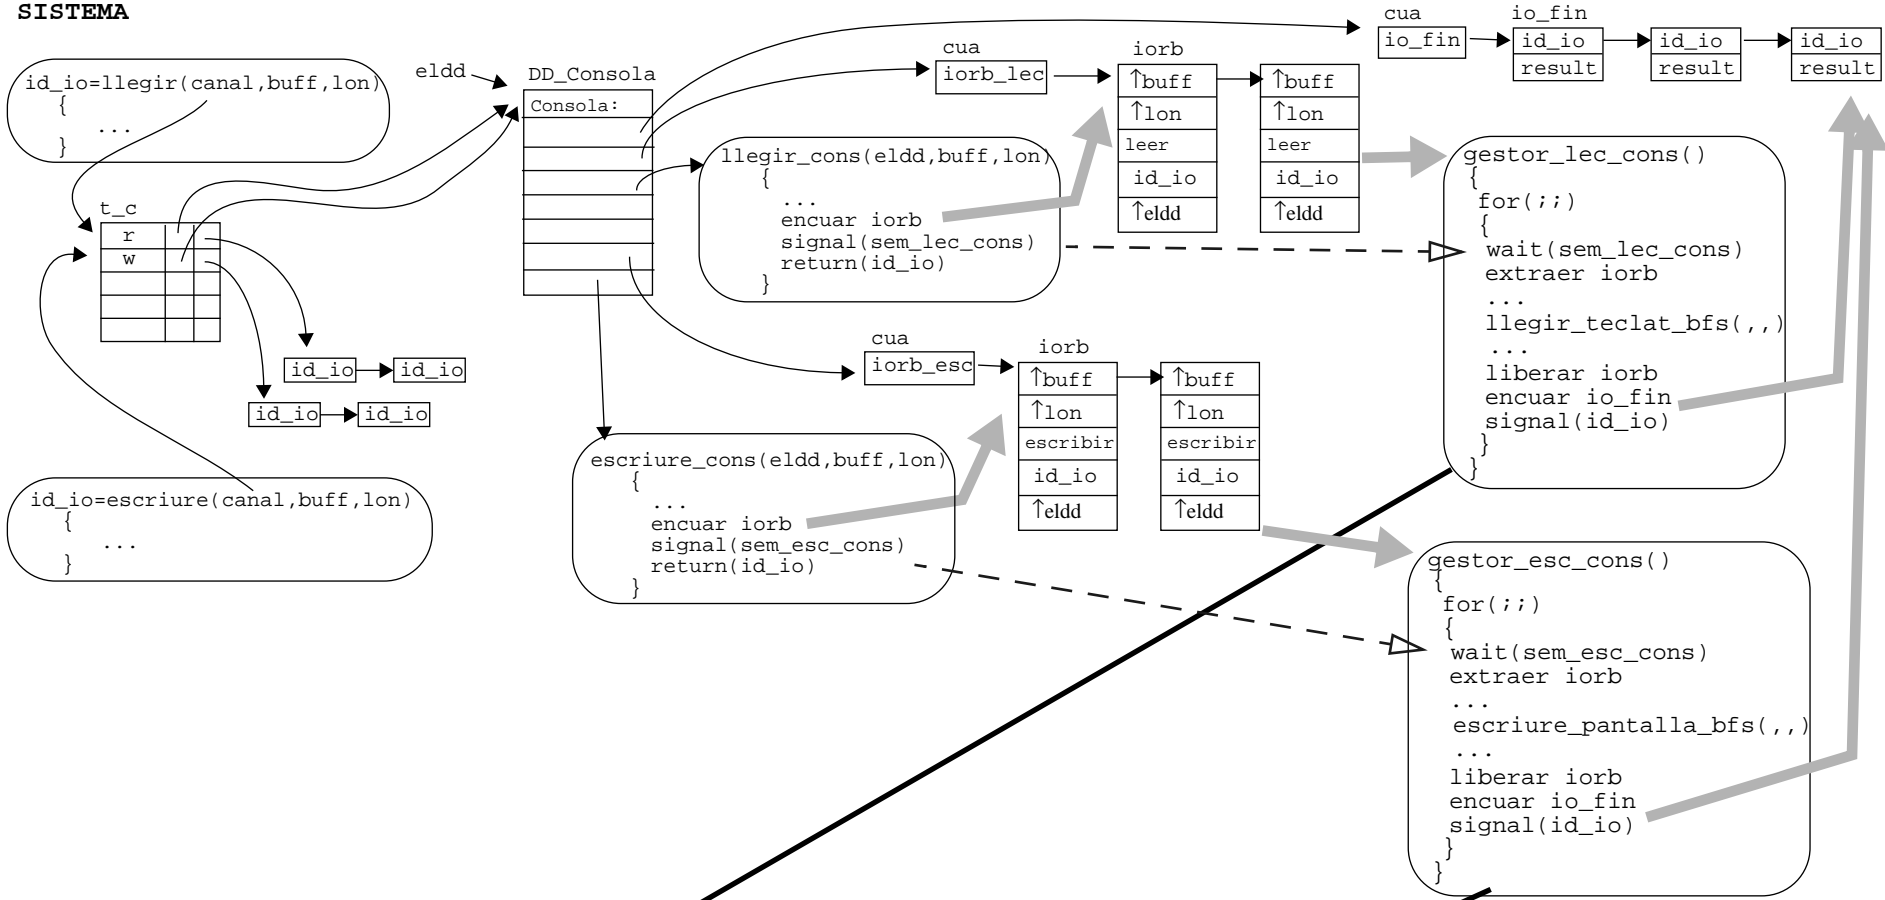

**SISTEMA**

**BFS**

**NUCLI**

**ESQUEMA: CONSOLA:**

- Dades:** Dashed arrow with a solid arrowhead.
- Sincronització:** Dashed arrow with an open arrowhead.
- Accés a cues:** Solid arrow with a solid arrowhead.
- Crida a funció:** Solid arrow with a solid arrowhead.
- Punter:** Solid arrow with an open arrowhead.